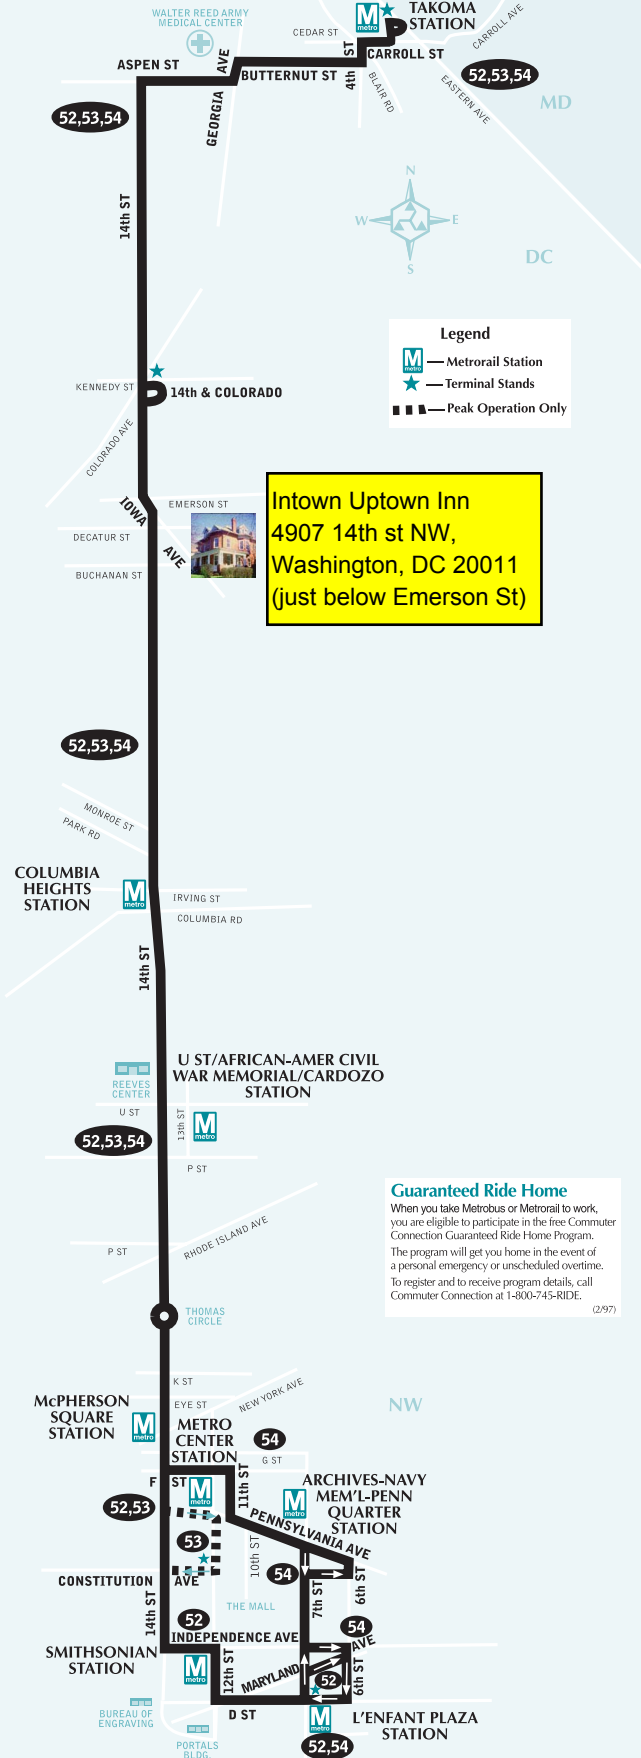

14th Street Line

Routes 52, 53, 54

For route and schedule information
Call 202-637-7000
www.metroopendoors.com

52,53,54

14th Street Line

Weekday Southbound — Entre semana con dirección al sur